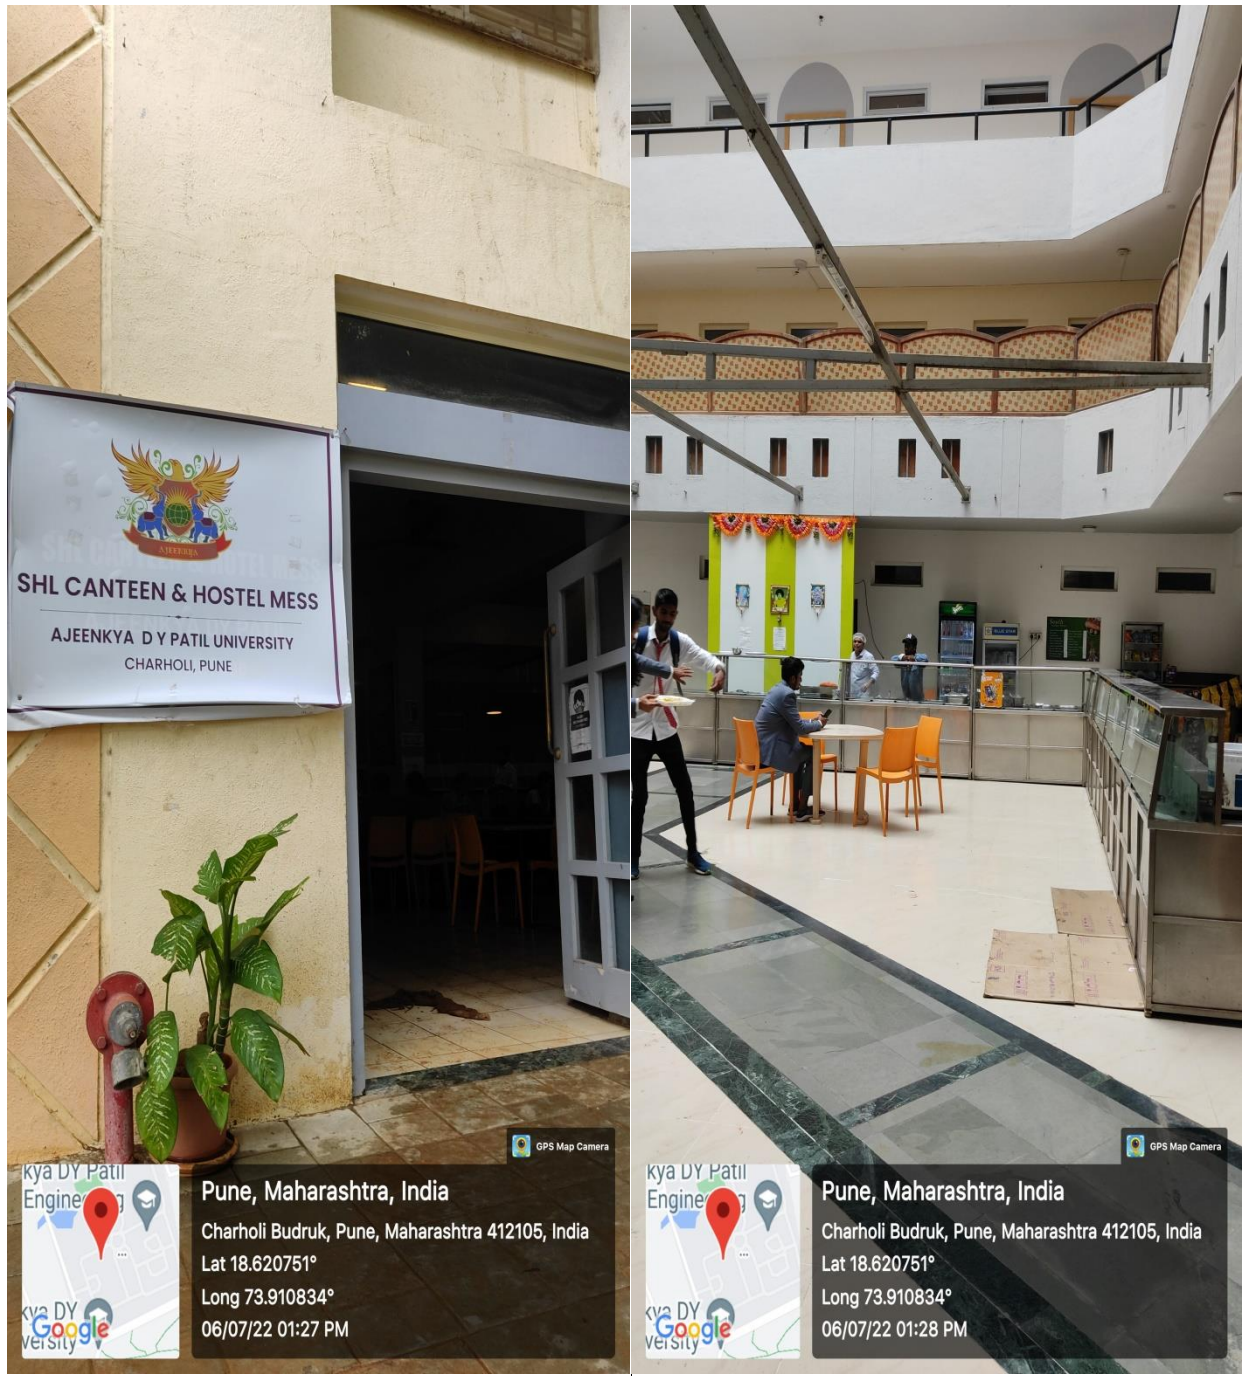

GIRLS HOSTEL

Girls Hostel: Located in college campus, Occupancy of 120 students, comprises of both single and shared accommodation with air-conditioned rooms. The hostel is safe and secure with 24/7 CCTV surveillance. High quality food with a varied menu is served.

STAFF QUARTERS

Staff quarters: In college campus with all the facilities for teaching as well as non-teaching staff.

DAY CARE CENTRE

Child day care center facility is available in college building at third floor.

MEDICAL FACILITY- DOCTORS ROOM

Doctors room: In the boy's hostel.

Medical facility located in the boy's hostel building.

TOILETS

Toilets are provided with signage boards. Cleanliness of toilet is maintained by outsourced staff.

HOSTEL MESS

Hostel Mess: Located on the college campus, on ground floor of hostel building spanning 2500 sq. Ft.

BANK ATM

The campus has an ATM (AU Small finance Bank) available opposite to school of Law to provide banking services to faculty, employees, and patients.