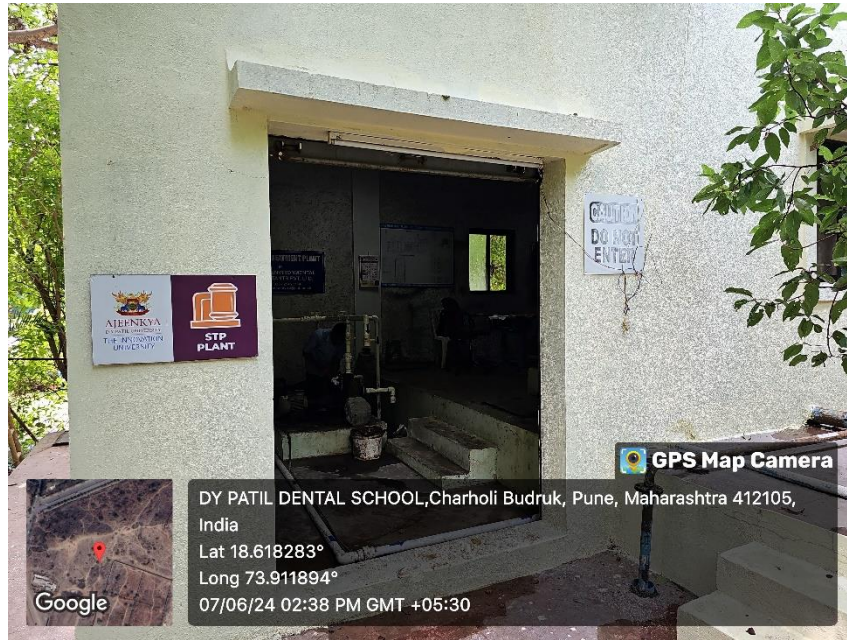

SEWAGE TREATMENT PLANT

Waste water treatment plant with a capacity of 3 lakh liters is functional within the campus.